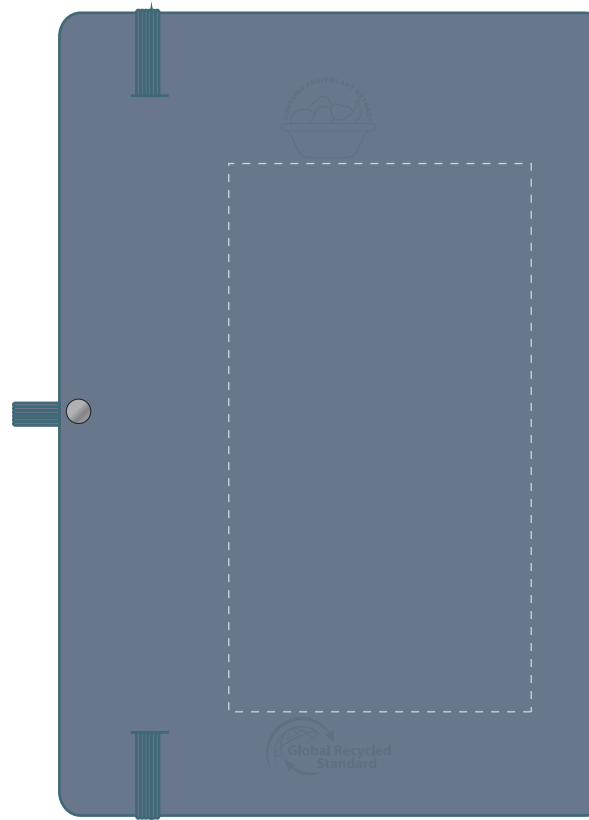

Your Ref:	Quantity:	Product Code: QS1021
Our Ref:	Version: 1	Product Colour: BLUE

PRINTING CONCERNS:**PRODUCT INFO: DUE TO THE NATURE OF THE PRODUCT THE PRINT POSITION MAY VARY BY 2 - 3 MM**

Please note that this product has Sustainability Markings that are not visible from this perspective

We stock this item in the following colours

**PANTONE REFERENCE(S)**

● Colour 1

ARTWORK SCALE 50%

Product Image for visualisation
- colours may vary

CENTRED TO PRINT AREA
CENTRED TO NOTEBOOK

The dashed line is to demonstrate print area and will not appear on your printed item

To proceed, please approve visual via the online system.

ARTWORK SCALE 100%
Max print area: 80mm x 145mm